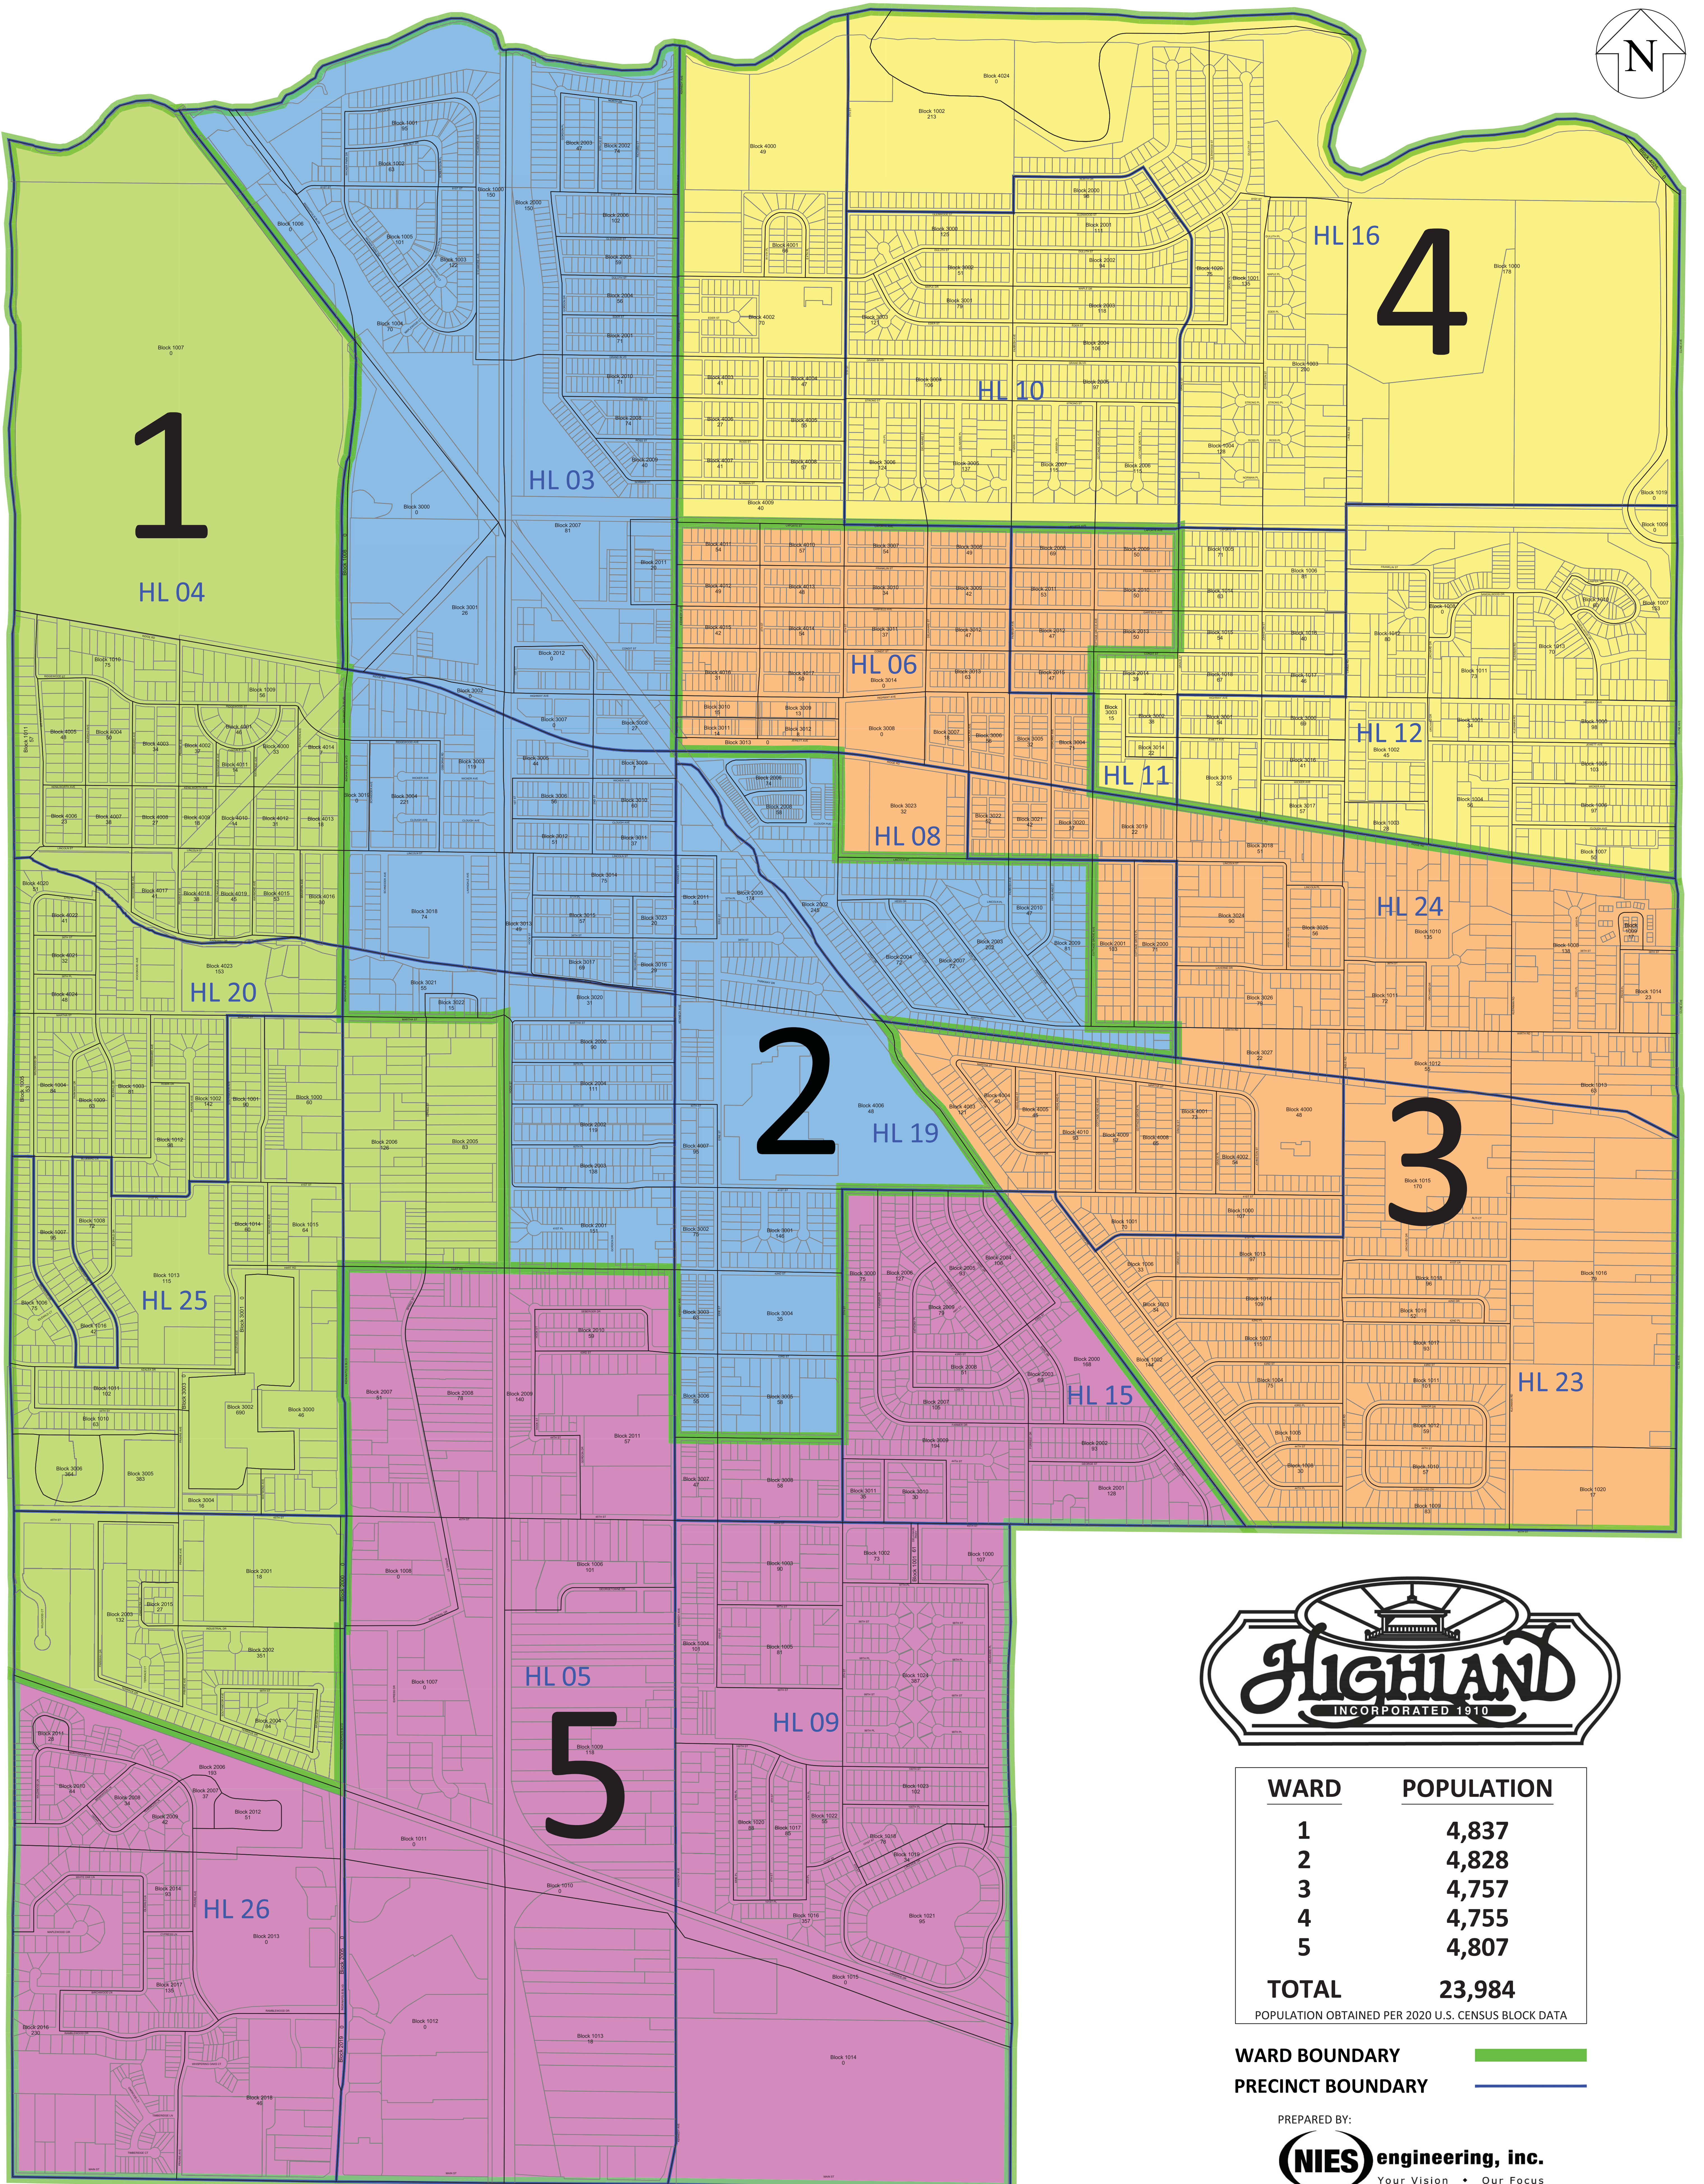

TOWN OF HIGHLAND, INDIANA WARD MAP

WARD	POPULATION
1	4,837
2	4,828
3	4,757
4	4,755
5	4,807
TOTAL	23,984

POPULATION OBTAINED PER 2020 U.S. CENSUS BLOCK DATA

WARD BOUNDARY █
 PRECINCT BOUNDARY █

PREPARED BY:
 **NIES** engineering, inc.
 Your Vision • Our Focus